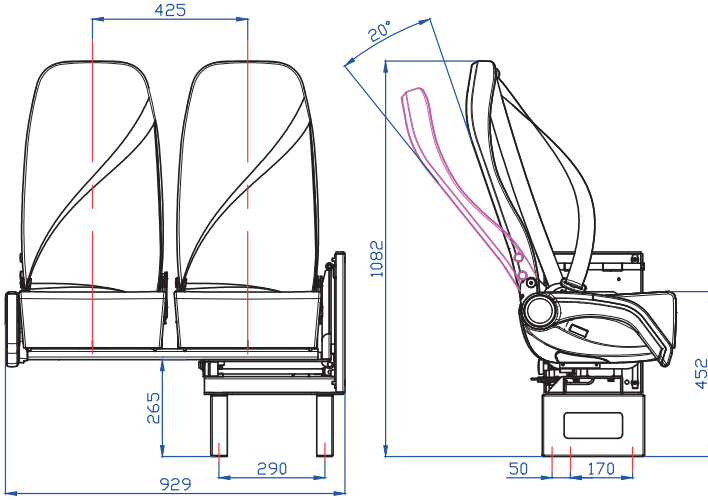

SEGE SPECIAL MULTIKLAPP M2 / M3

WE
MANUFACTURE
COMFORT
&
SAFETY

SEGE

TECHNICAL DRAWING (OPENED)

TECHNICAL DRAWING (CLOSED)

HOW TO USE

Pull Red Button To Fold Down Backrests

Pull Black Handle To Fold Up Complete Seat

Step On This Black Button To Release The Lock And Fold Down The Complete Seat. Fold Up The Backrests

ÖZELLİKLER	FEATURES	CARACTERÍSTICAS	DIE OPTION
Yatar Arkalık	Reclining Backrest	Respaldo Reclinable	Rückenverstellung
3N/2N Kemer	3P/2P Seat Belt	3P/2P Cinturón	3P/2P Sicherheitgurt
Katlanır Kolçak	Foldable Armrest	Apoyabrazos Abatible	Klappbar Armlehnen