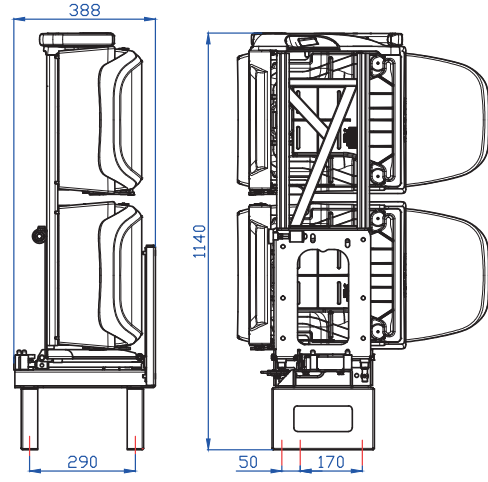

TECHNICAL DRAWING (CLOSED)

HOW TO USE

Pull Red Button To Fold Down Backrests